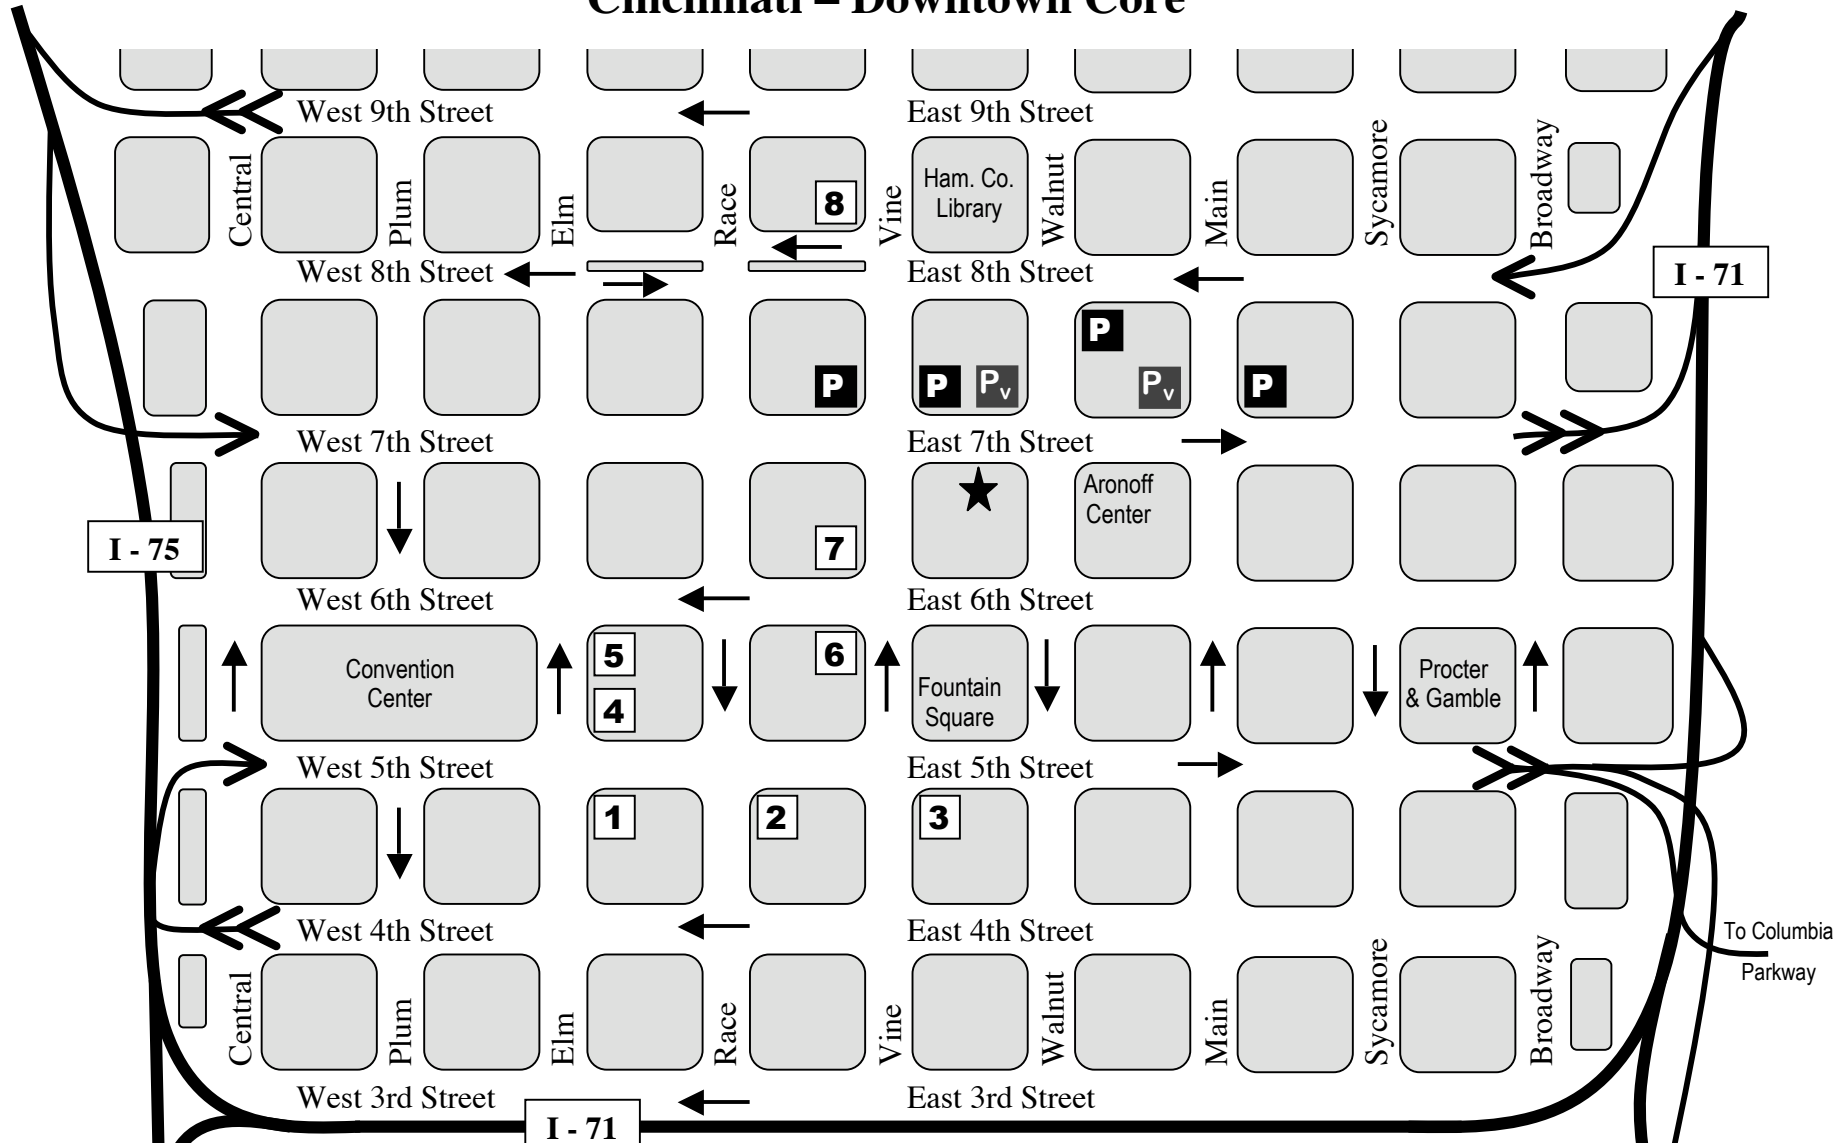

Cincinnati – Downtown Core

Directions to Sonic Arts, 35 East 7th Street, Suite #200 (513) 352-5890

- **From Kentucky/Airport via I-71/75 Northbound:** After crossing over the Ohio river, exit 5th Street. Left on Vine Street. Right on 7th Street. One-half block to 35 East 7th.
- **From I-75 Southbound:** Exit 7th Street; continue to 35 E. 7th (1/2 block past Vine).
- **From I-71 Southbound:** Exit Gilbert. Follow Gilbert as it turns into 8th Street. Left on Race Street. Left on 7th Street; 1-1/2 blocks to 35 E. 7th.
- **From Kentucky via I-471:** Exit 6th Street. Right on Vine, then right on 7th Street to 35 E. 7th.

Parking is available in lots and garages. Sonic Arts will validate parking for clients who use the URS Garage at 36 East 7th Street or the Olympic Garage at 120 East 7th Street. Talent must make their own arrangements for parking.

Hotels

1. Hyatt regency
2. Omni Netherland
3. Westin
4. Sheraton/Four Points
5. Millenium
6. Crowne Plaza
7. Cincinnati
8. Garfield Suites

I - 71 / 75

I - 71

I - 471

To Columbia Parkway